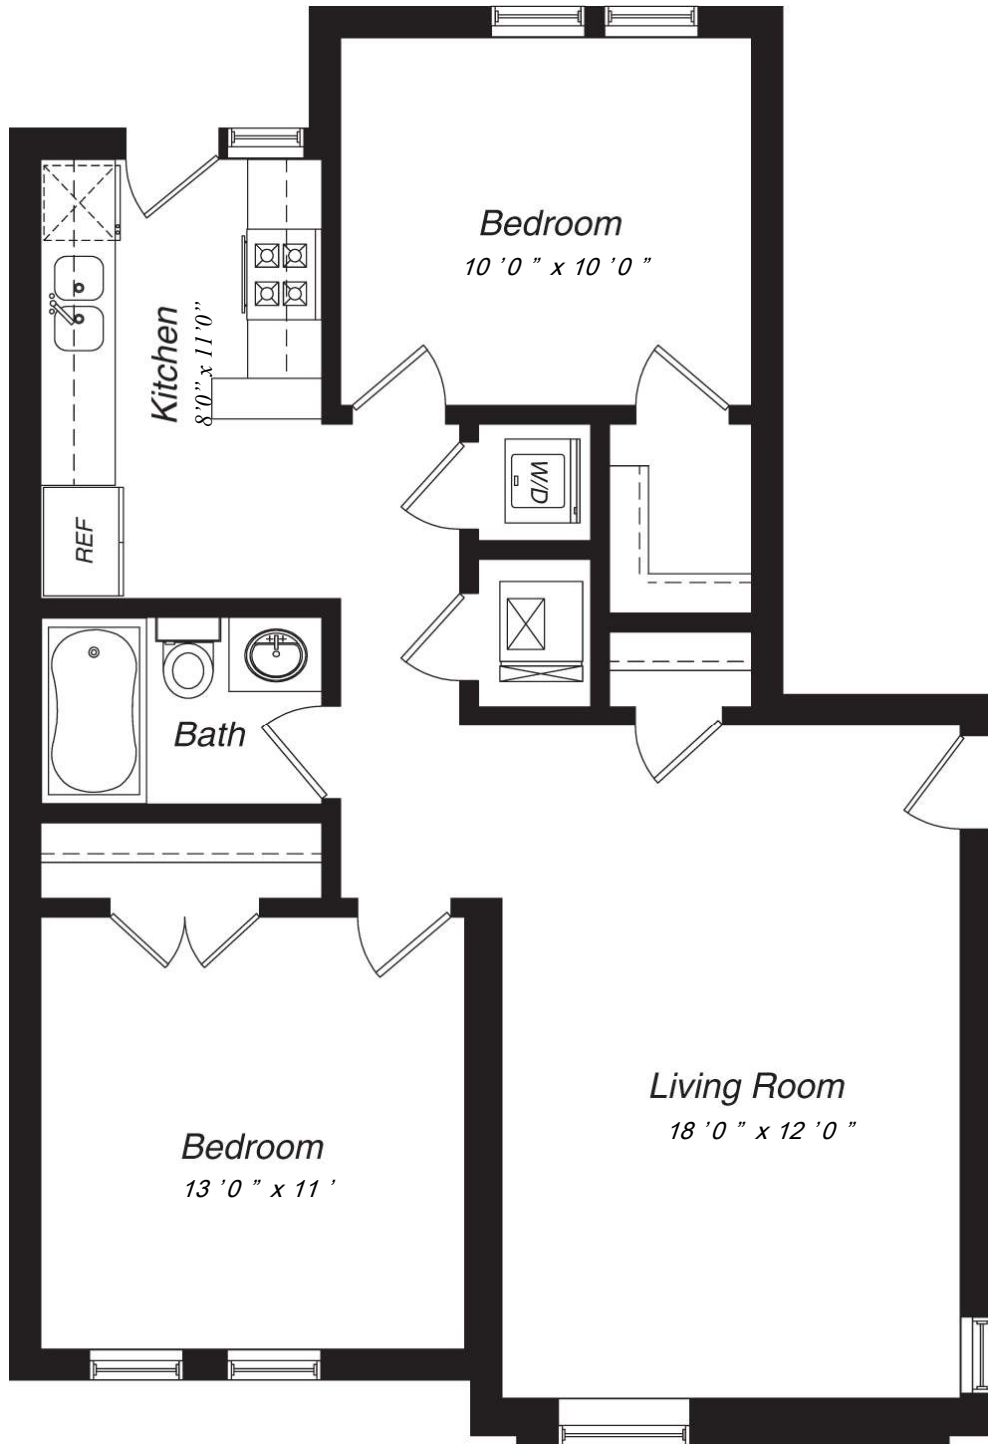

THE NEW ARTHUR CONDOMINIUMS

6505 N. Newgard Ave., Units 2, 3

2 bd., 1 bath

Lawrence Levy, Associate Broker

Office 773-275-5557  
Mobile 847-344-2859  
www.gemrp.com

www.BuildersOfChicago.com

The seller reserves the right to make changes and substitutions of equal or better quality in seller's reasonable judgment without giving notice to purchaser. Dimensions are approximate.